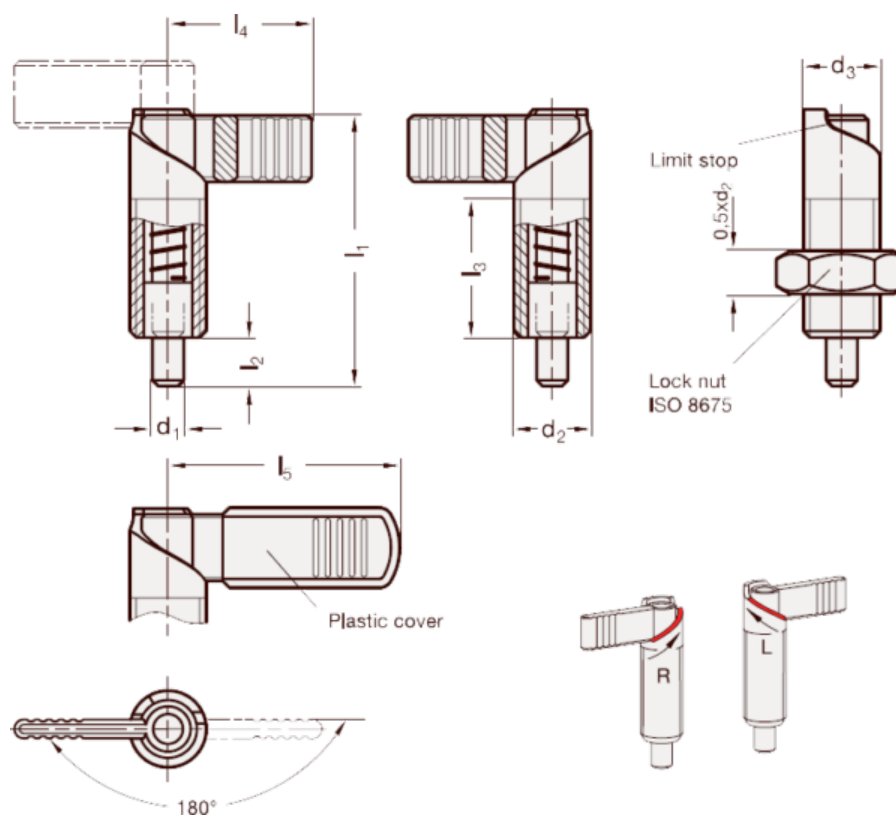

Article number: 2072110M2015LA

Description:

E+G indexing plungers

Note:

GN 721-10-M20x1,5-LA

Measures

d1 = 10
d2 = M20x1.5
d3 = 20
l1 = 69
l2 = 12
l3 = 37
l4 = 37
l5 = -

Weight in (g) = 130